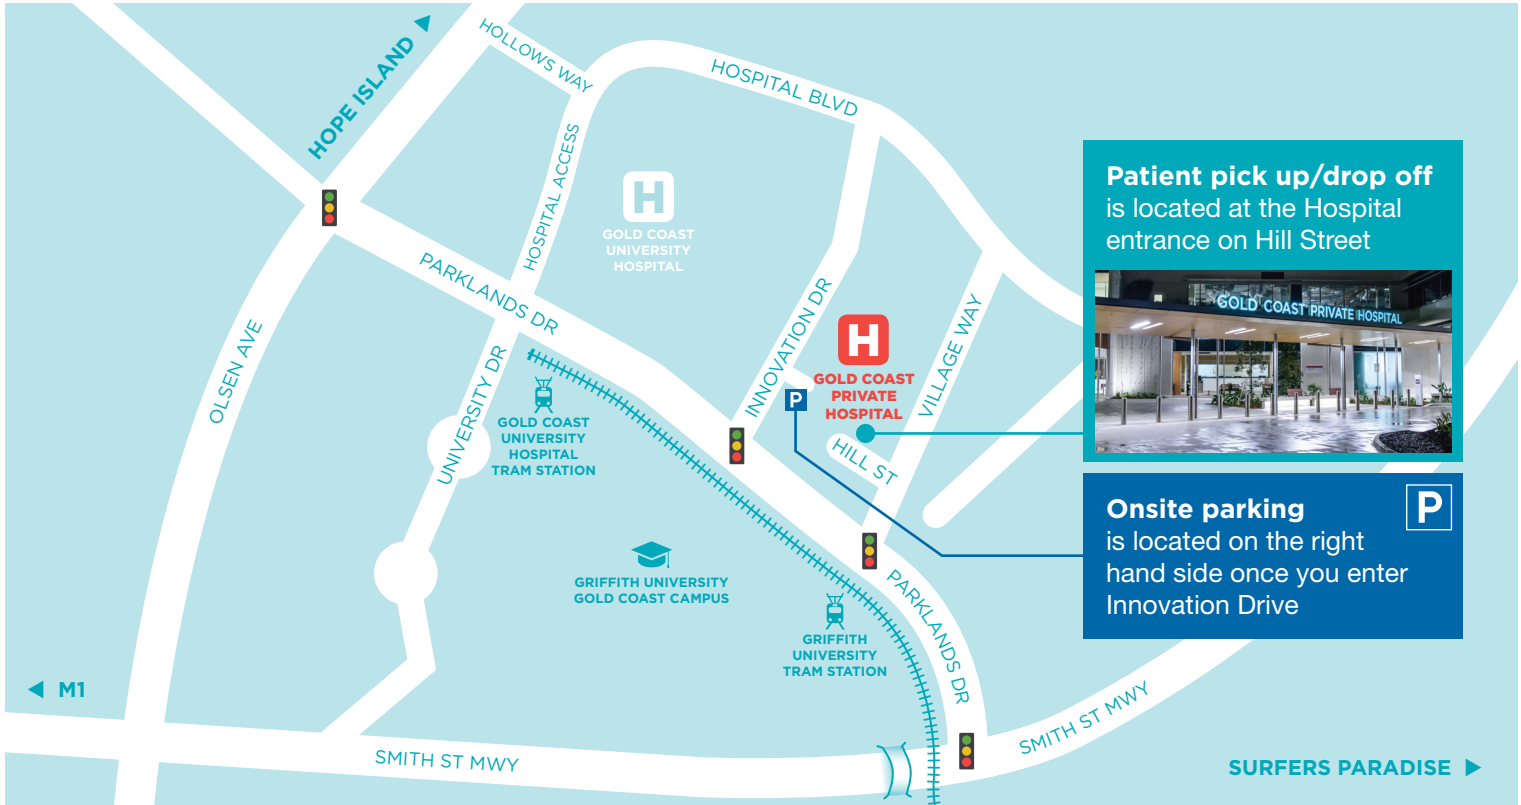

DIRECTIONS TO GOLD COAST PRIVATE HOSPITAL (GCPH)

GCPH is located at **14 Hill Street (off Parklands Drive), Southport QLD 4215.**

If using Pacific Mwy/M1 take exit 66/Smith St Mwy in Gaven.

Follow Smith St Mwy and take the first exit (left) onto Parklands Drive.

For parking: Turn right at the second set of traffic lights onto Innovation Drive.

Onsite parking is located on the right hand side once you enter Innovation Drive.

07 5530 0300 gcph.com.au

Gold Coast Private

Gold Coast Private Maternity

Patient pick up/drop off is located at the Hospital entrance on Hill Street

Onsite parking is located on the right hand side once you enter Innovation Drive

SURFERS PARADISE